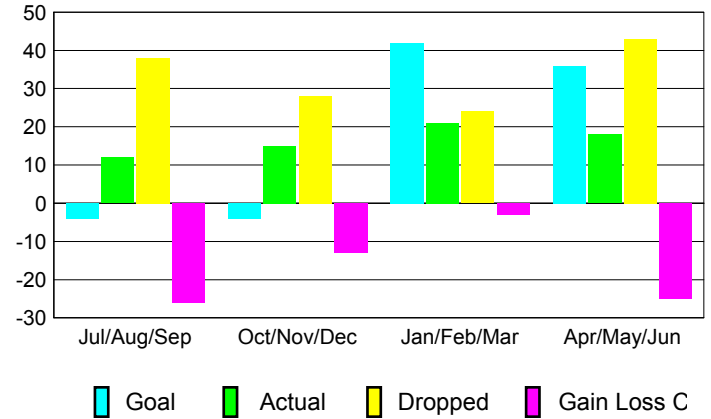

MEMBERSHIP

Month	Net Memb Goal	Actual New Memb	Actual Dropped Memb	Gain/Loss of Memb
2012-2013				
Jul/Aug/Sep	-4	12	38	-26
Oct/Nov/Dec	-4	15	28	-13
Jan/Feb/Mar	42	21	24	-3
Apr/May/June	36	18	43	-25
Totals	70	66	133	-67

Club Results 2012-2013

Goal, New, Dropped, Gain/Loss

Membership Results 2012-2013

Goal, New, Dropped, Gain/Loss

YTD Status Quo Clubs 2012-2013

Status Quo Clubs Compared to Status Quo Members

Gender Comparison 2012-2013